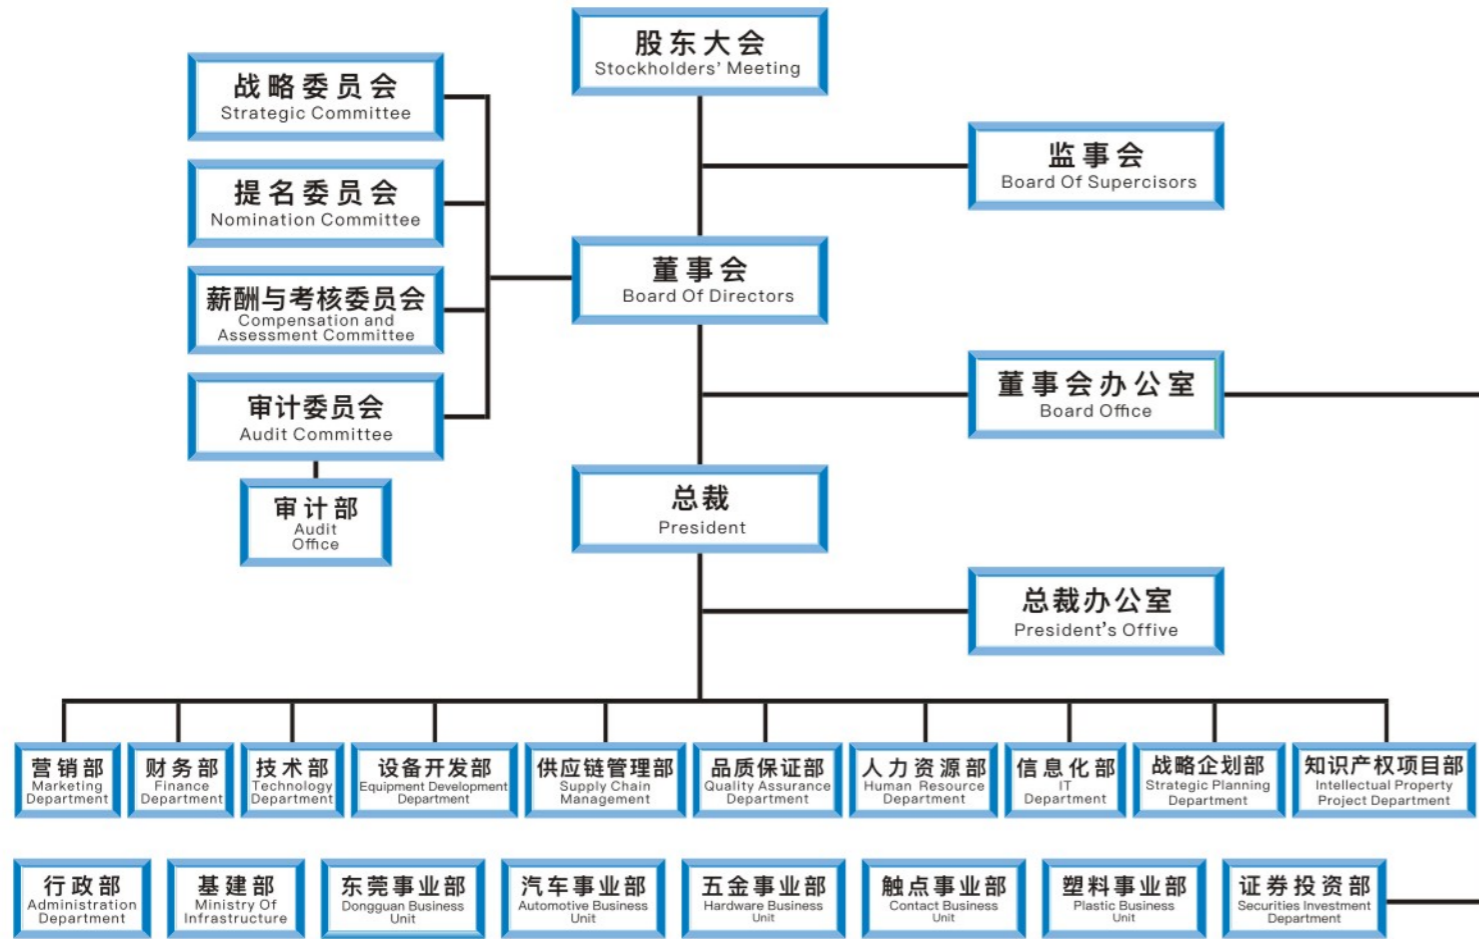

组织架构

Organizational Structure