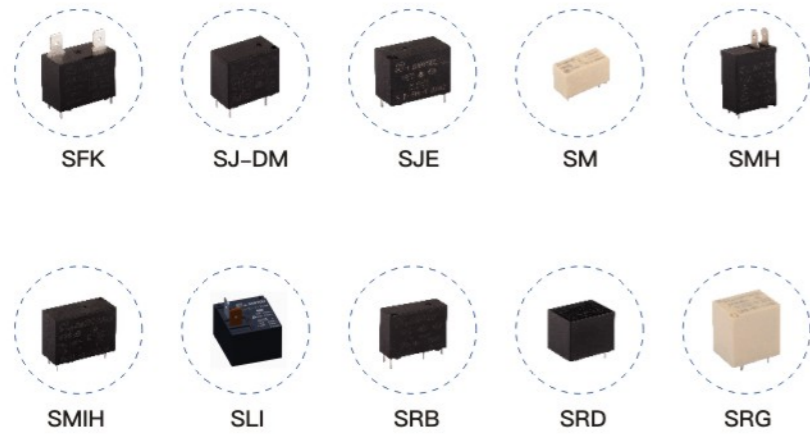

Drive brand by product, build brand by quality

三友联众集团目前生产的产品有上百个系列、数万种产品规格，产品涵盖了通用功率继电器、磁保持继电器、汽车继电器、新能源继电器、互感器5大类。

Sanyou Corporation currently produces hundreds of series and thousands of product specifications, covering five categories: general power relay, Latching relay, automotive relay, new energy relay and transformer.

磁保持继电器

Magnetic Latching Relay

- 广泛应用于智能电表、智能家居、建筑配电、继电保护等领域。
- Magnetic latching relay: widely use in intelligent electric meters, intelligent home appliance, building power distribution, protective relaying etc.